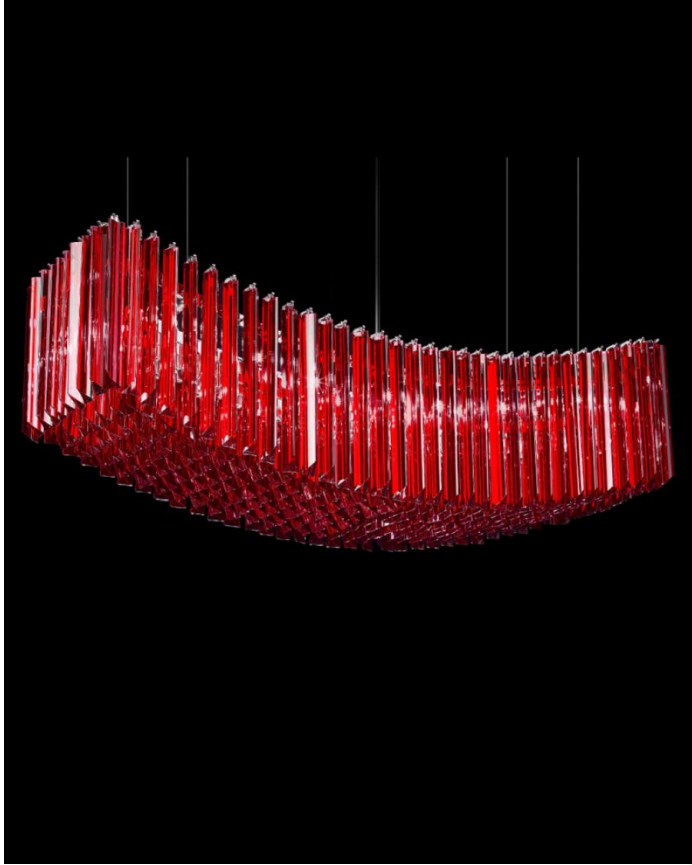

OR ILLUMINAZIONE

COLLECTION: LA LUCE

SERIES: PIRANDELLO

PRODUCT: 464/LS

TECHNICAL DATA

LAMPS	16 G9 MAX 60W
HEIGHT	CM 27/127
WIDTH	CM 120 X 36
HEIGHT	IN 11/50
WIDTH	IN 47 X 14

TPOLOGY