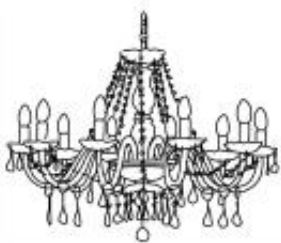

AMBER   ORANGE   YELLOW   RED