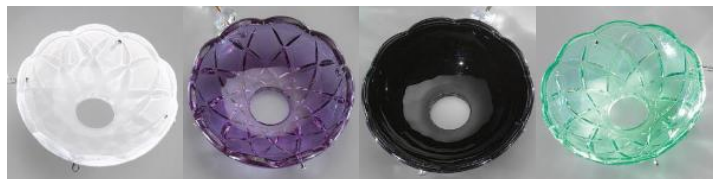

OR ILLUMINAZIONE

COLLECTION: LA LUCE

SERIES: CANOVA

PRODUCT: 454/8 MC CR VIOLA

TECHNICAL DATA

LAMPS	8 E14 MAX 60W
FINISHES	MONTATURA COLORATA (PENDENTI CRISTALLO) / COLOURED FRAMES (CRYSTAL PENDANTS) - CROMO/CHROME - VIOLA
DIAMETER	CM 76
HEIGHT	CM 60
DIAMETER	IN 30
HEIGHT	IN 24

TYPOLOGY

COLORS

AMBER      ORANGE      YELLOW      RED

WHITE      PURPLE      BLACK      GREEN