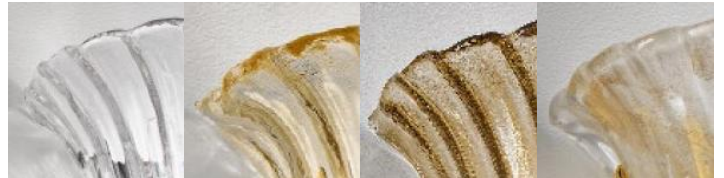

OR ILLUMINAZIONE

COLLECTION: IL VETRO

SERIES: LE PIASTRE

PRODUCT: 1034/AP CR  
TRASPARENTE

TECHNICAL DATA

LAMPS	1 E14 MAX 46W
DIAMETER	CM 26
HEIGHT	CM 22
THICKNESS	CM 13
DIAMETER	IN 11
HEIGHT	IN 9
THICKNESS	IN 5

TPOLOGY

COLORS

TRASPARENT  
E GOLD

FUMÈ GOLD SILK GOLD