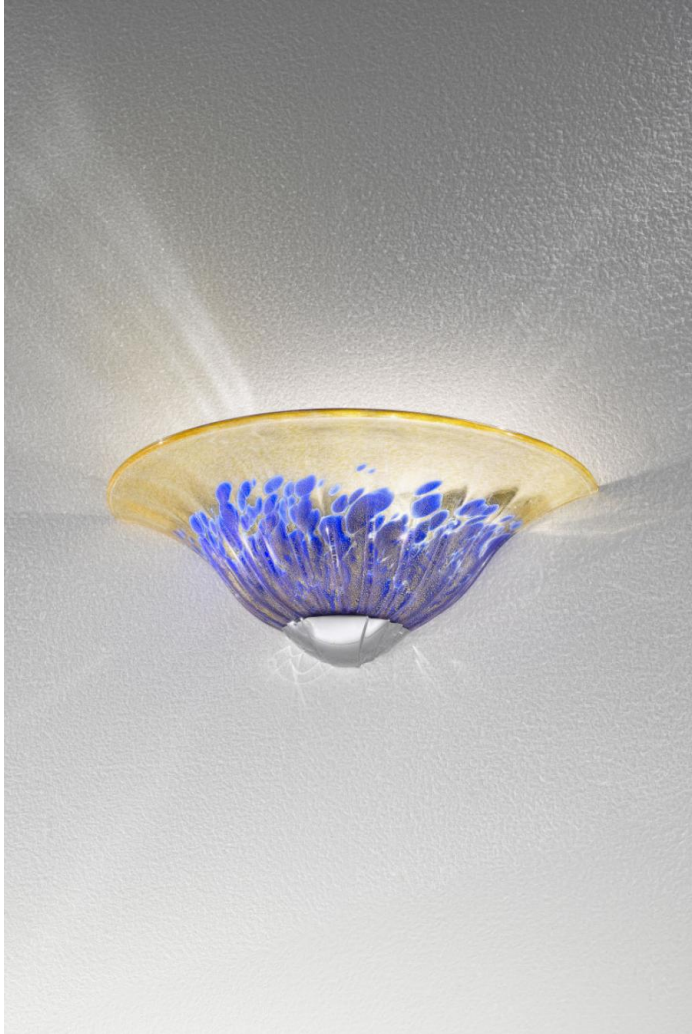

OR ILLUMINAZIONE

COLLECTION: IL VETRO

SERIES: ETERNI

PRODUCT: 1008/A CR AMBRA-BLU-ORO

TECHNICAL DATA

LAMPS	1 E27 MAX 116W
DIAMETER	CM 36
HEIGHT	CM 12
THICKNESS	CM 18
DIAMETER	IN 13
HEIGHT	IN 5
THICKNESS	IN 7

TPOLOGY