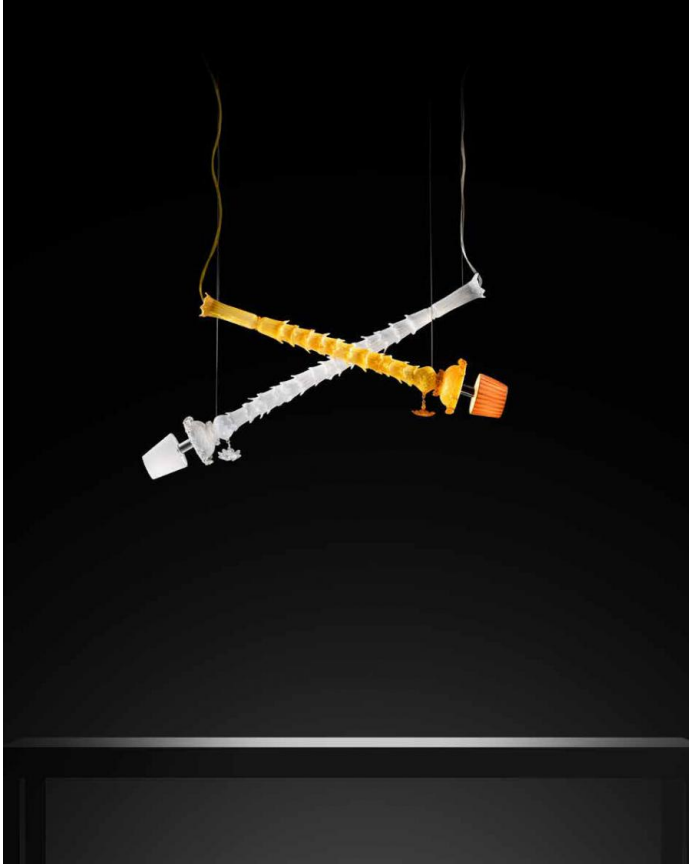

OR ILLUMINAZIONE

COLLECTION: IL VETRO

SERIES: CARNEVALE

PRODUCT: RICCIOLO/SS PA CR
AMBRA

TECHNICAL DATA

LAMPS	LED + 1 E14 MAX 46W
DIAMETER	CM 108
HEIGHT	CM 17/167
DIAMETER	IN 42
HEIGHT	IN 7