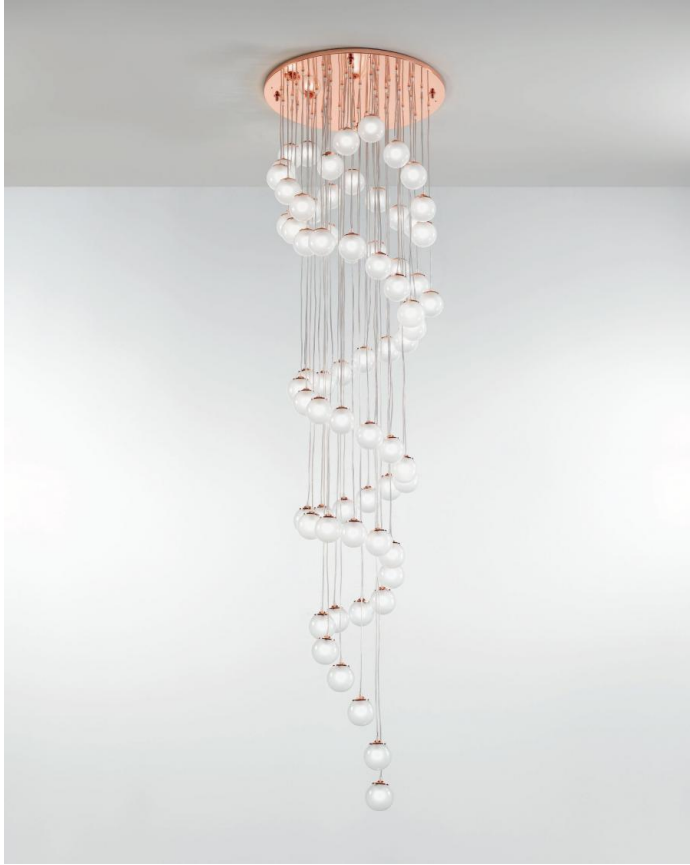

OR ILLUMINAZIONE

COLLECTION: IL VETRO

SERIES: BOVOLO

PRODUCT: 1041/S RAME

TECHNICAL DATA

| | |
|----------|-----------|
| LAMPS | 69 G9 LED |
| DIAMETER | CM 80 |
| HEIGHT | CM 300 |
| DIAMETER | IN 31,50 |
| HEIGHT | IN 10 |

TPOLOGY