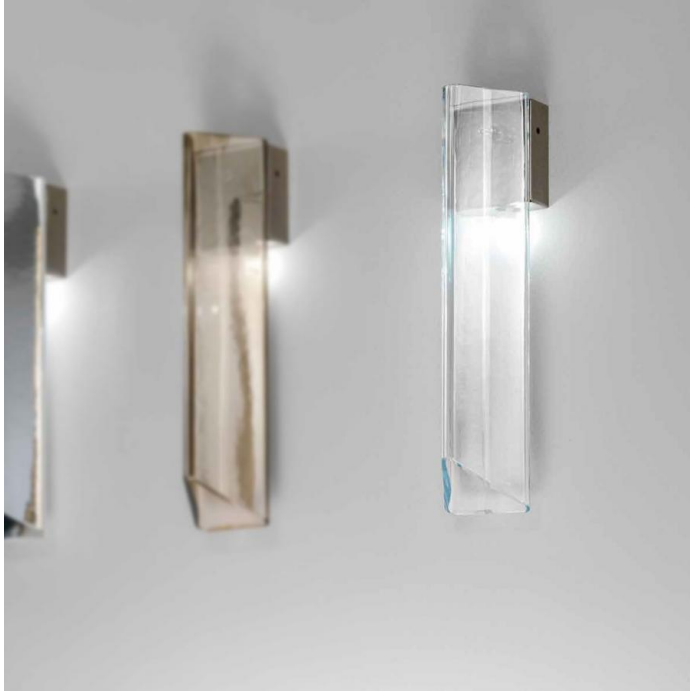

OR ILLUMINAZIONE

COLLECTION: IL VETRO

SERIES: AUREA

PRODUCT: AUREA/AM NN  
TRASPARENTE

TECHNICAL DATA

LAMPS	1 G9 LED
DIAMETER	CM 8
HEIGHT	CM 35
THICKNESS	CM 10
DIAMETER	IN 3
HEIGHT	IN 13
THICKNESS	IN 4